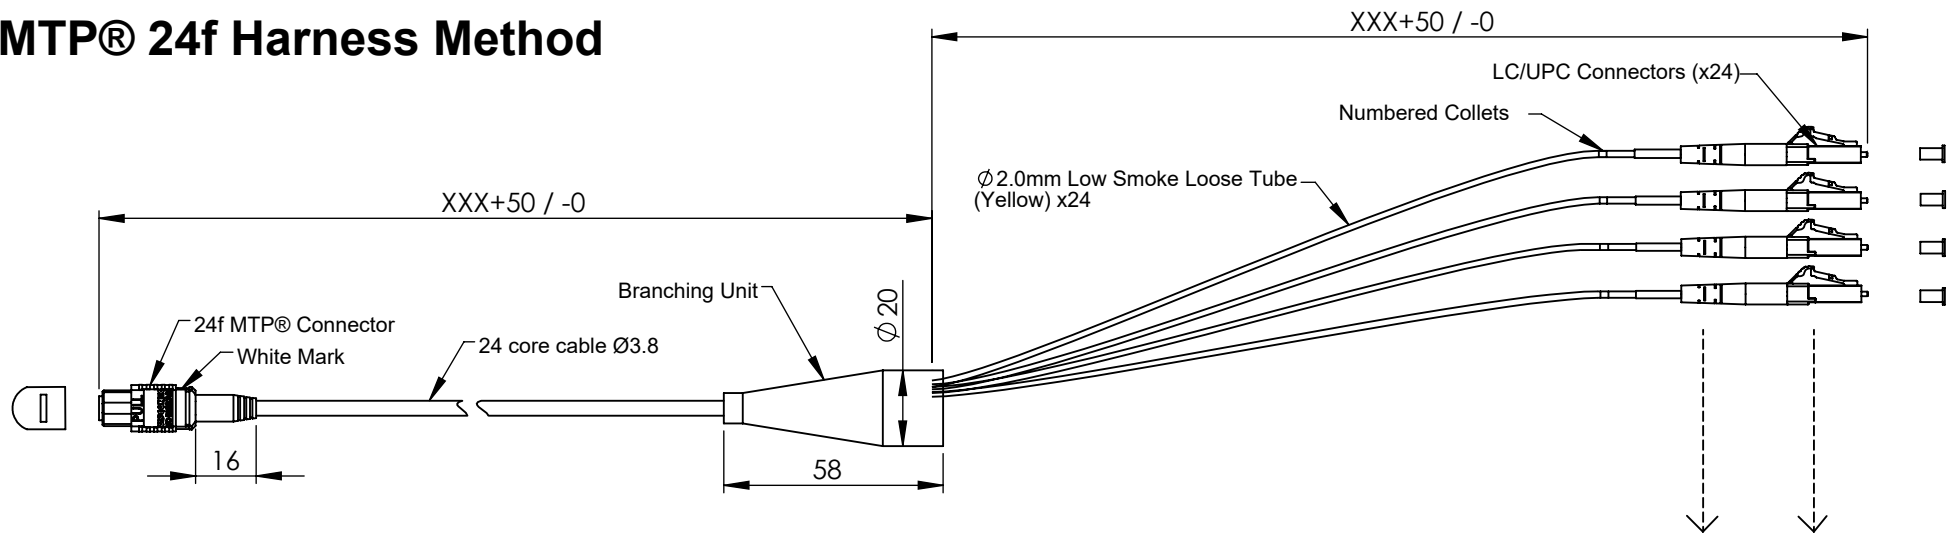

# MTP® 24f Harness Method

## Specifications

Cable type:  
 OM3 - Aqua  
 OM4 - Aqua  
 OS2 - Yellow

Packaging:  
 1-49mtrs coiled, packed in zip seal bags and 50+ on a reel

Connector Mating	IL Typical	IL Max	Return Loss
MTP® MM Standard	0.20dB	0.75dB	N/A
MTP® MM Elite	0.10dB	0.35dB	N/A
MTP® SM Standard	0.15dB	0.75dB	>60dB
MTP® SM Elite	0.10dB	0.35dB	>60dB

Dx Clip Method			
Type A		Type B	
Clip Side B	Clip Side A	Clip Side B	Clip Side A
1	24	1	13
2	23	2	14
3	22	3	15
4	21	4	16
5	20	5	17
6	19	6	18
7	18	7	19
8	17	8	20
9	16	9	21
10	15	10	22
11	14	11	23
12	13	12	24

ISSUE NO:	1	2	3	4	5	6	Customer	
Date	08/01/14	12/05/16	18/01/2021					
Checked by	P.Davenport	P.Davenport	K.Thomas					
Product App.	B.Williams	B.Williams	B.Williams					
Approved by			M.Lenihan					
Drawn	Material	Finish		Tolerances unless otherwise Stated		Title	Drawing Number	
G.Hilditch	RoHS compliant			All Dimensions in millimeters		MTP® 24f Harness Method	DN-0977	
Scale								
1:2								