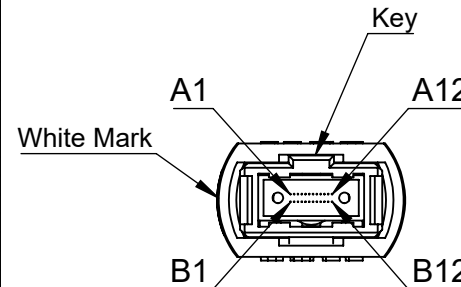

# MTP® 24f Harness Method

## Specifications

Cable type:  
 OM3 - Aqua  
 OM4 - Aqua  
 OS2 - Yellow

Packaging:  
 1-49mtrs coiled, packed in zip seal bags and 50+ on a reel

Connector Mating	IL Typical	IL Max	Return Loss
MTP® MM Standard	0.20dB	0.75dB	N/A
MTP® MM Elite	0.10dB	0.35dB	N/A
MTP® SM Standard	0.15dB	0.75dB	>60dB
MTP® SM Elite	0.10dB	0.35dB	>60dB

Dx Clip Method			
Type A		Type B	
Clip Side B	Clip Side A	Clip Side B	Clip Side A
1	24	1	13
2	23	2	14
3	22	3	15
4	21	4	16
5	20	5	17
6	19	6	18
7	18	7	19
8	17	8	20
9	16	9	21
10	15	10	22
11	14	11	23
12	13	12	24

ISSUE NO:	1	2	3	4	5	6	Customer	
Date	08/01/14	12/05/16	18/01/2021					
Checked by	P.Davenport	P.Davenport	K.Thomas					
Product App.	B.Williams	B.Williams	B.Williams					
Approved by			M.Lenihan					
Drawn	Material	Finish		Tolerances unless otherwise Stated		Title	Drawing Number	
G.Hilditch	RoHS compliant			All Dimensions in millimeters		MTP® 24f Harness Method	DN-0977	
Scale								
1:2								