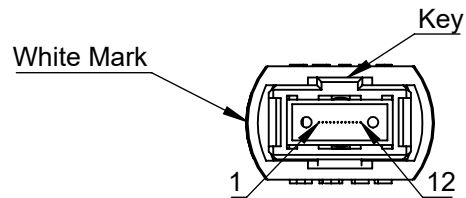

MTP® 8f Harness Method

Specifications

Cable type:
 OM3 - Aqua
 OM4 - Aqua
 OS2 - Yellow

Packaging:
 1-49mtrs coiled, packed in zip seal bags and 50+ on a reel

Connector Mating	IL Typical	IL Max	Return Loss
MTP® MM Standard	0.20dB	0.75dB	N/A
MTP® MM Elite	0.10dB	0.35dB	N/A
MTP® SM Standard	0.15dB	0.75dB	>60dB
MTP® SM Elite	0.10dB	0.35dB	>60dB

ch	Colour	Numbered Collets
#1	Blue	1
#2	Orange	2
#3	Green	3
#4	Brown	4
#9	Yellow	9
#10	Violet	10
#11	Rose(Pink)	11
#12	Aqua	12

Dx Clip Method			
Type A		Type B	
Clip Side B	Clip Side A	Clip Side B	Clip Side A
1	12	1	9
2	11	2	10
3	10	3	11
4	9	4	12

ISSUE NO:	1	2	3	4	5	6	Customer
Date	08/01/14	28/10/14	12/05/16	18/01/2021			
Checked by	P.Davenport	P.Davenport	P.Davenport	K.Thomas			
Product App.	B.Williams	B.Williams	B.Williams	B.Williams			
Approved by				M.Lenihan			
Drawn	Material		Finish		Tolerances unless otherwise Stated		Title
L.Smith	RoHS compliant				All Dimensions in millimeters		MTP® 8f Harness Method
Scale							Drawing Number
1:2							DN-0904