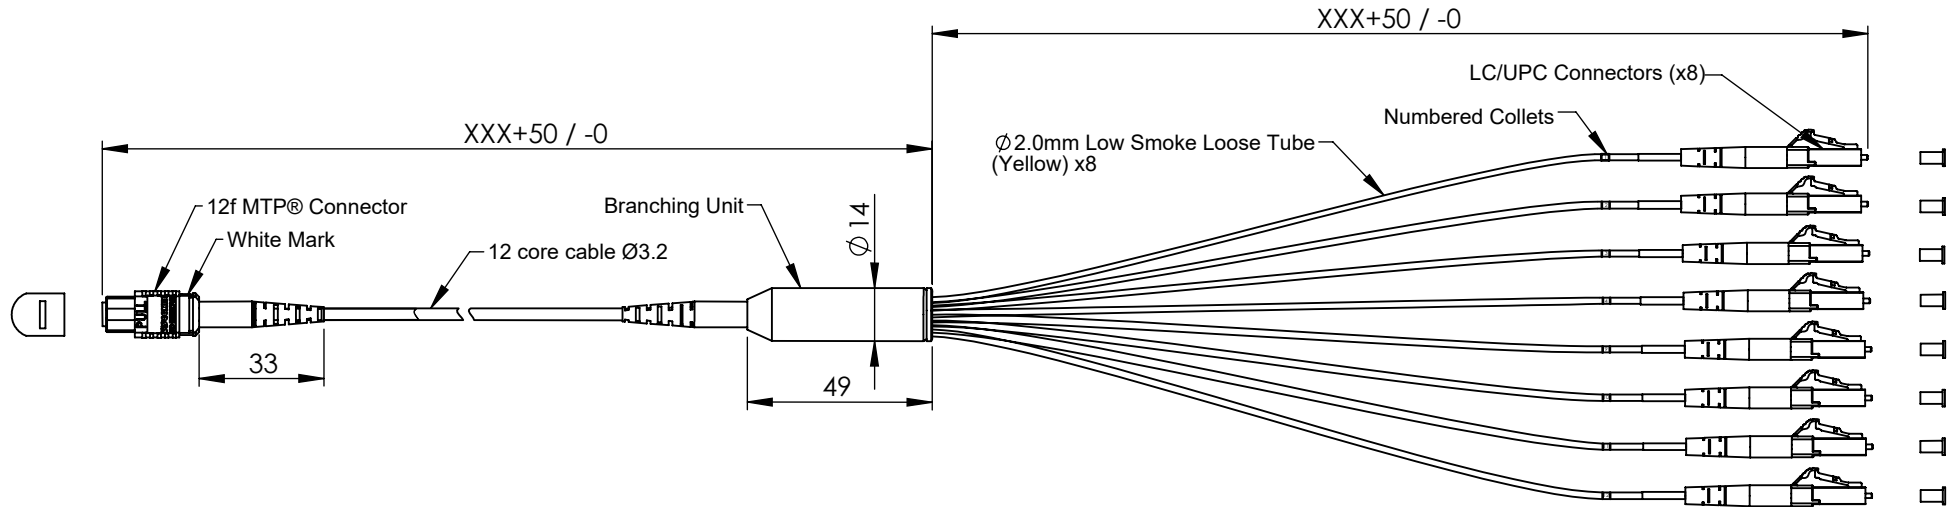

MTP® 8f Harness Method

Specifications

Cable type:
 OM3 - Aqua
 OM4 - Aqua
 OS2 - Yellow

Packaging:
 1-49mtrs coiled, packed in zip seal bags and 50+ on a reel

Connector Mating	IL Typical	IL Max	Return Loss
MTP® MM Standard	0.20dB	0.75dB	N/A
MTP® MM Elite	0.10dB	0.35dB	N/A
MTP® SM Standard	0.15dB	0.75dB	>60dB
MTP® SM Elite	0.10dB	0.35dB	>60dB

ch	Colour	Numbered Collets
#1	Blue	1
#2	Orange	2
#3	Green	3
#4	Brown	4
#9	Yellow	9
#10	Violet	10
#11	Rose(Pink)	11
#12	Aqua	12

Dx Clip Method			
Type A		Type B	
Clip Side B	Clip Side A	Clip Side B	Clip Side A
1	12	1	9
2	11	2	10
3	10	3	11
4	9	4	12

ISSUE NO:	1	2	3	4	5	6	Customer
Date	08/01/14	28/10/14	12/05/16	18/01/2021			
Checked by	P.Davenport	P.Davenport	P.Davenport	K.Thomas			
Product App.	B.Williams	B.Williams	B.Williams	B.Williams			
Approved by				M.Lenihan			
Drawn	Material		Finish		Tolerances unless otherwise Stated		Title
L.Smith	RoHS compliant				All Dimensions in millimeters		MTP® 8f Harness Method
Scale							Drawing Number
1:2							DN-0904